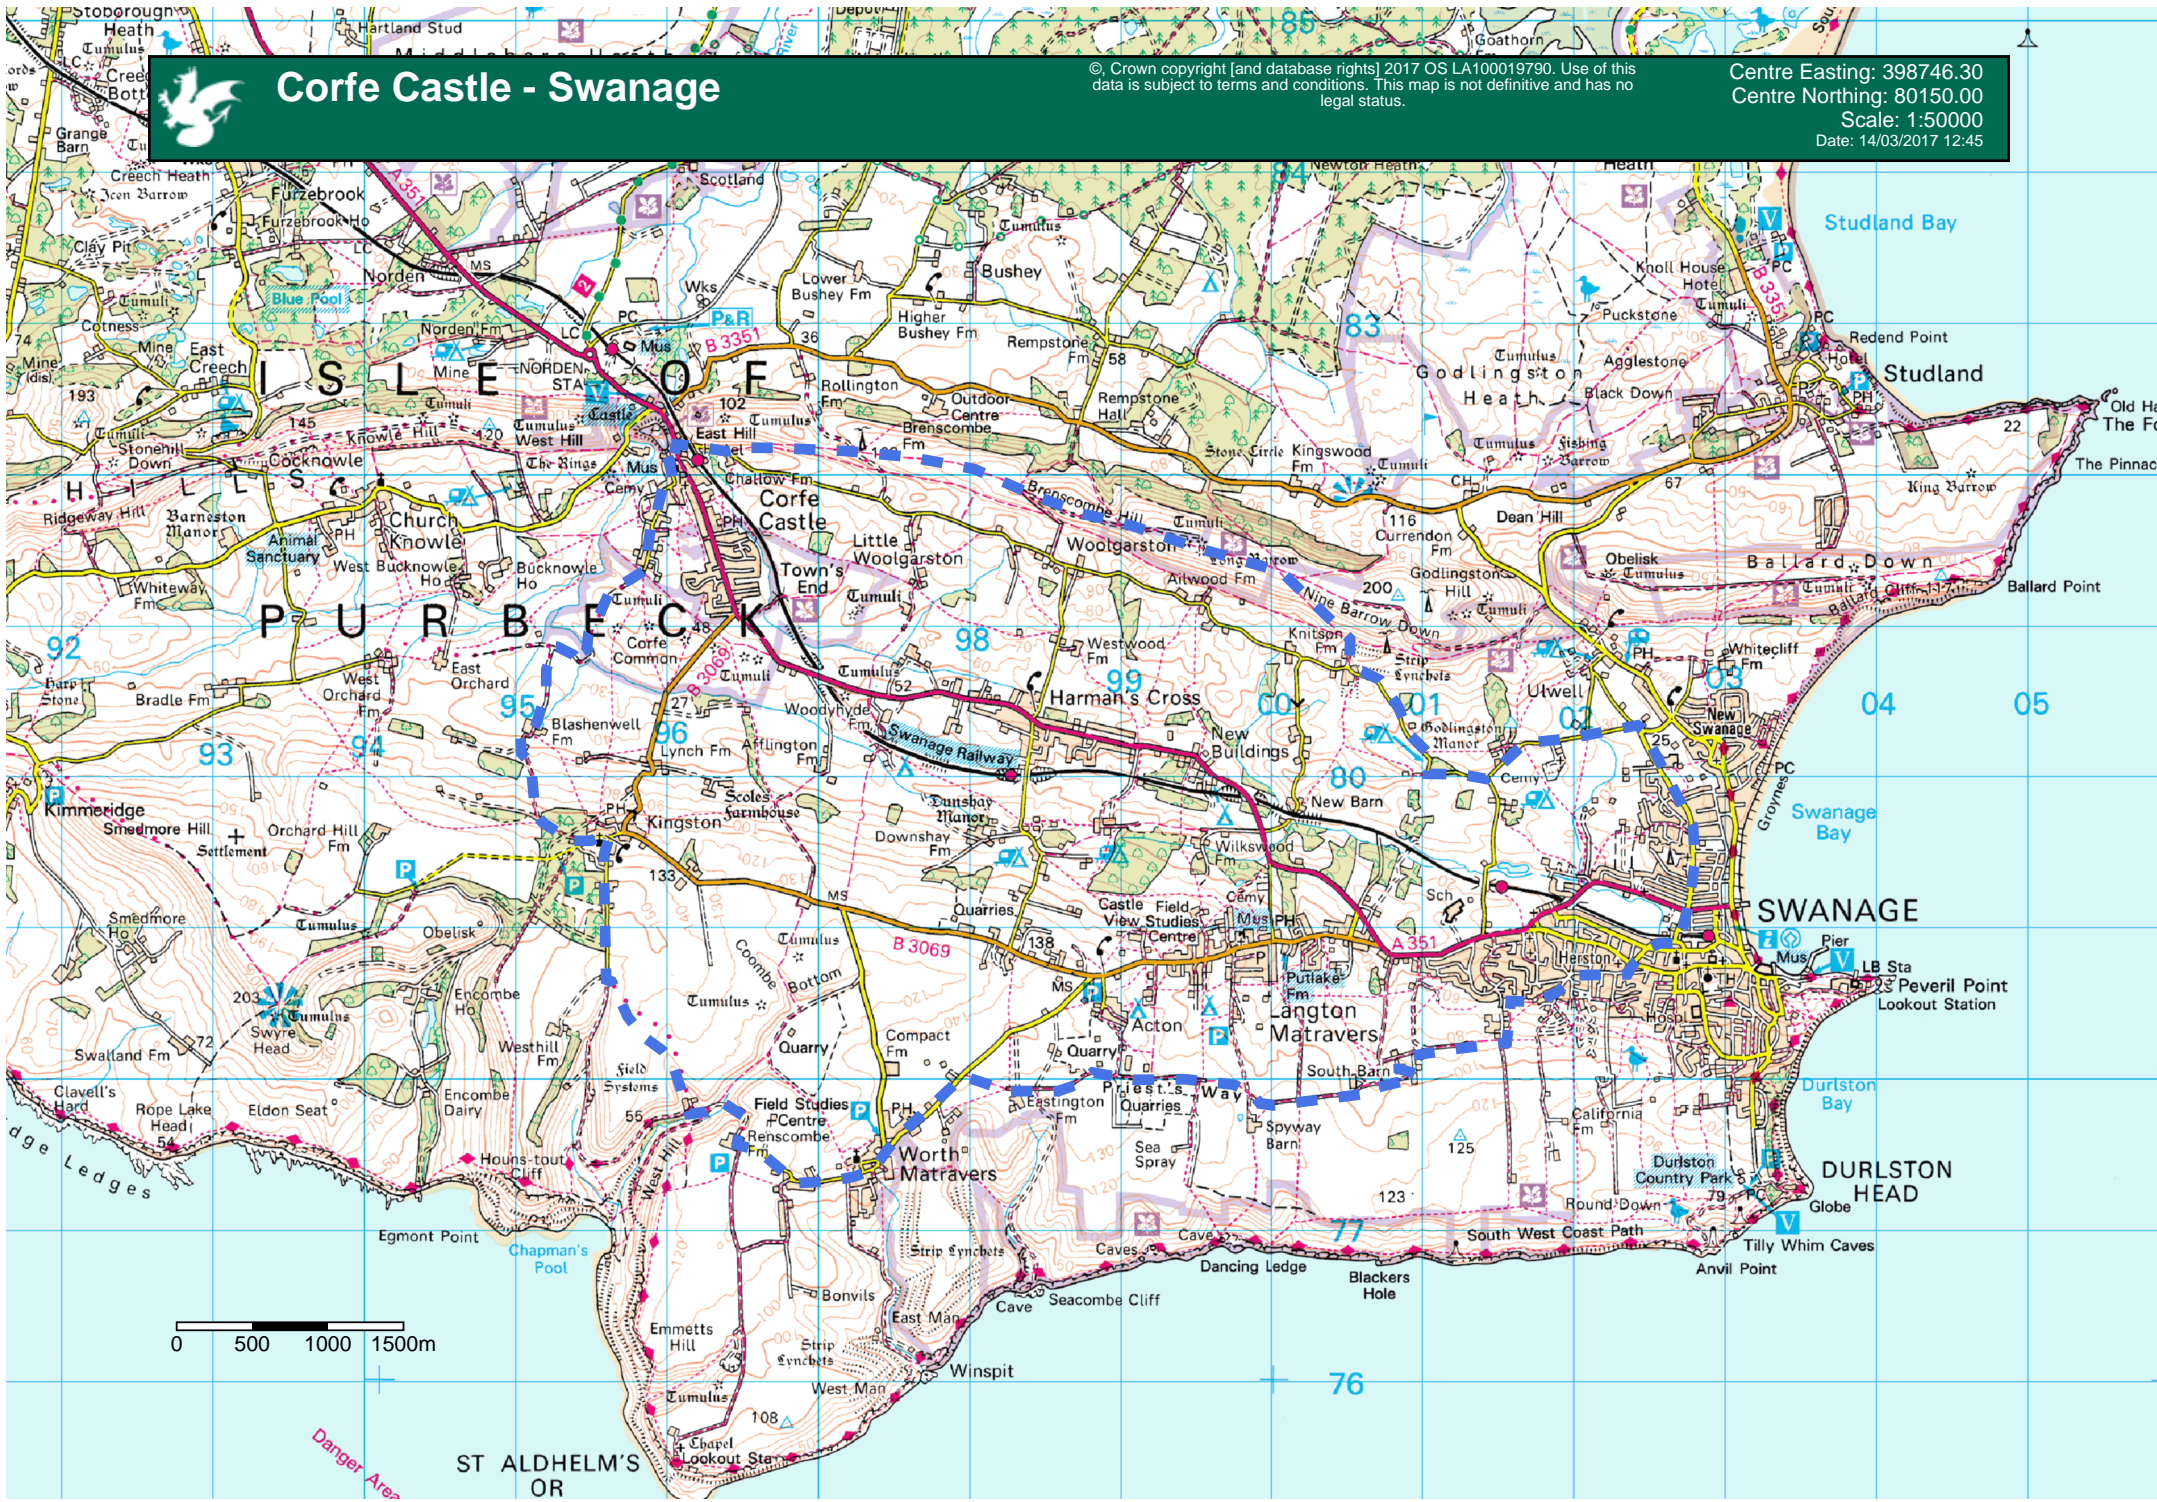

Corfe Castle - Swanage

© Crown copyright [and database rights] 2017 OS LA100019790. Use of this data is subject to terms and conditions. This map is not definitive and has no legal status.

Centre Easting: 398746.30
Centre Northing: 80150.00
Scale: 1:50000
Date: 14/03/2017 12:45

0 500 1000 1500m

ST ALDHELM'S
OR

Danger Area